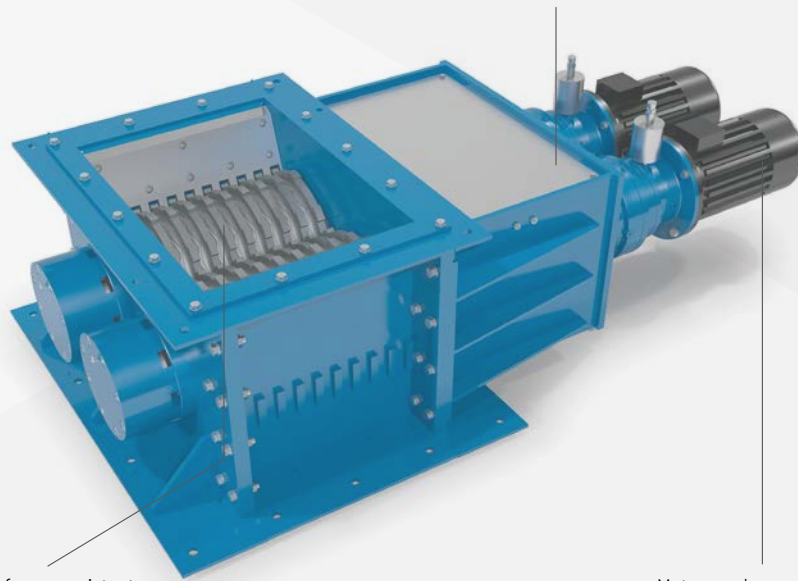

COOKED ANIMAL BY-PRODUCTS

Electronic rotation monitoring to protect drive unit should any blockages occur

Rotating knives made of wear-resistant steel to ensure long service life

Motors and gears as one unit, for greater reliability

FAT SCREW EQUIPMENT

TYPE	CAPACITY (t/h)	ANVIL GAP (mm)	MOTOR POWER (kW)	INLET DIMENSION* (mm)	OUTLET DIMENSION* (mm)	WEIGHT (kg)
RC 10	5 - 12	20 - 25	2 x 75	520 x 736	520 x 736	1,800

* All statements of dimensions are approximate.

We reserve the right to alter the specifications at any time without prior notice.